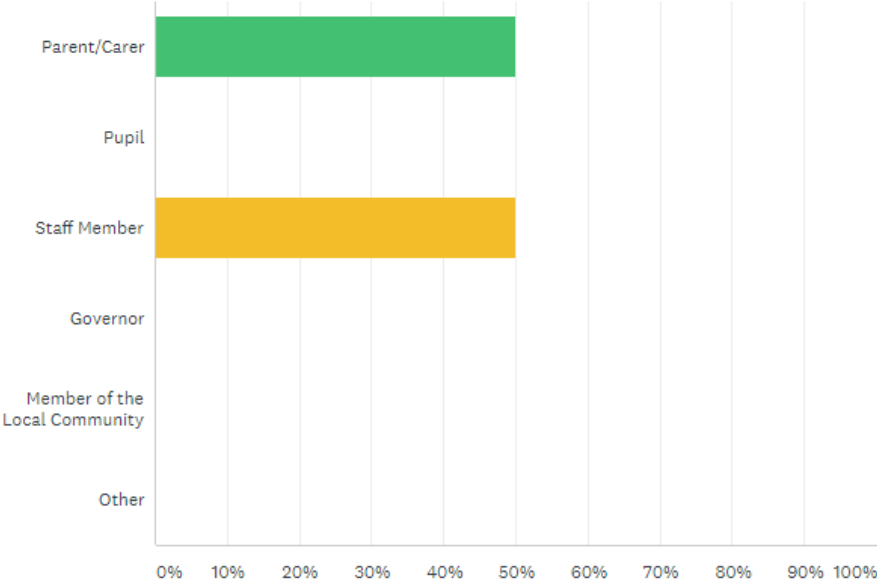

Survey Monkey Results for:

Grove House Primary School

Please confirm the status that best describes you?

Answered: 2 Skipped: 0

ANSWER CHOICES	RESPONSES
Parent/Carer	50.00% 1
Pupil	0.00% 0
Staff Member	50.00% 1
Governor	0.00% 0
Member of the Local Community	0.00% 0
Other	0.00% 0
<b>TOTAL</b>	<b>2</b>

Comments (0)

Have you received enough information regarding the reasons why the school is becoming an academy and joining Pennine Academies Yorkshire?

Answered: 2 Skipped: 0

ANSWER CHOICES	RESPONSES
Yes	100.00% 2
No	0.00% 0
Don't Know	0.00% 0
<b>TOTAL</b>	<b>2</b>