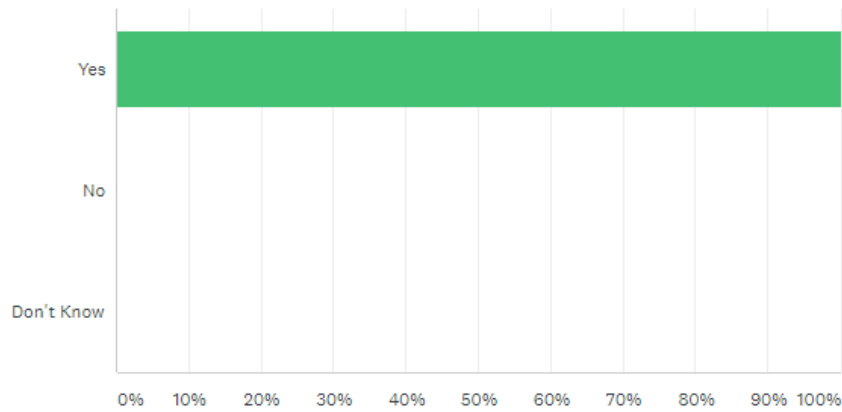

Survey Monkey Results for:

Grove House Primary School

Please confirm the status that best describes you?

Answered: 2 Skipped: 0

ANSWER CHOICES	RESPONSES
Parent/Carer	50.00% 1
Pupil	0.00% 0
Staff Member	50.00% 1
Governor	0.00% 0
Member of the Local Community	0.00% 0
Other	0.00% 0
<b>TOTAL</b>	<b>2</b>

Comments (0)

Have you received enough information regarding the reasons why the school is becoming an academy and joining Pennine Academies Yorkshire?

Answered: 2 Skipped: 0

ANSWER CHOICES	RESPONSES
Yes	100.00% 2
No	0.00% 0
Don't Know	0.00% 0
<b>TOTAL</b>	<b>2</b>