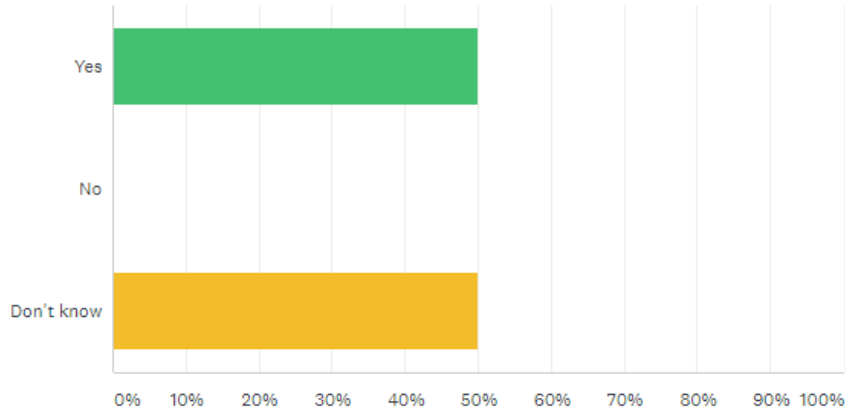

Do you agree that the Secretary of State should enter into a Funding Agreement (contract) for Grove House Primary School? To understand more about what is a Funding Agreement log onto <https://www.gov.uk/government/publications/academy-and-free-school-funding-agreements-multi-academy-trust>

Answered: 2 Skipped: 0

ANSWER CHOICES	RESPONSES
▼ Yes	50.00% 1
▼ No	0.00% 0
▼ Don't know	50.00% 1
TOTAL	2

Comments (0)

Any other comments? (please write in)

Answered: 1 Skipped: 1

☐ Do our teaching contracts remain the same? Does the length of service we have to date continue or does it start again? What happens if someone goes off on maternity leave, would they be told they don't get any allowance as they haven't worked for Pennine Academies Yorkshire for long enough? The same with sick pay / allowance - if they say we haven't worked there long enough to receive any of these as benefits?

6/9/2020 2:32 PM

[View respondent's answers](#)

[Add tags ▼](#)